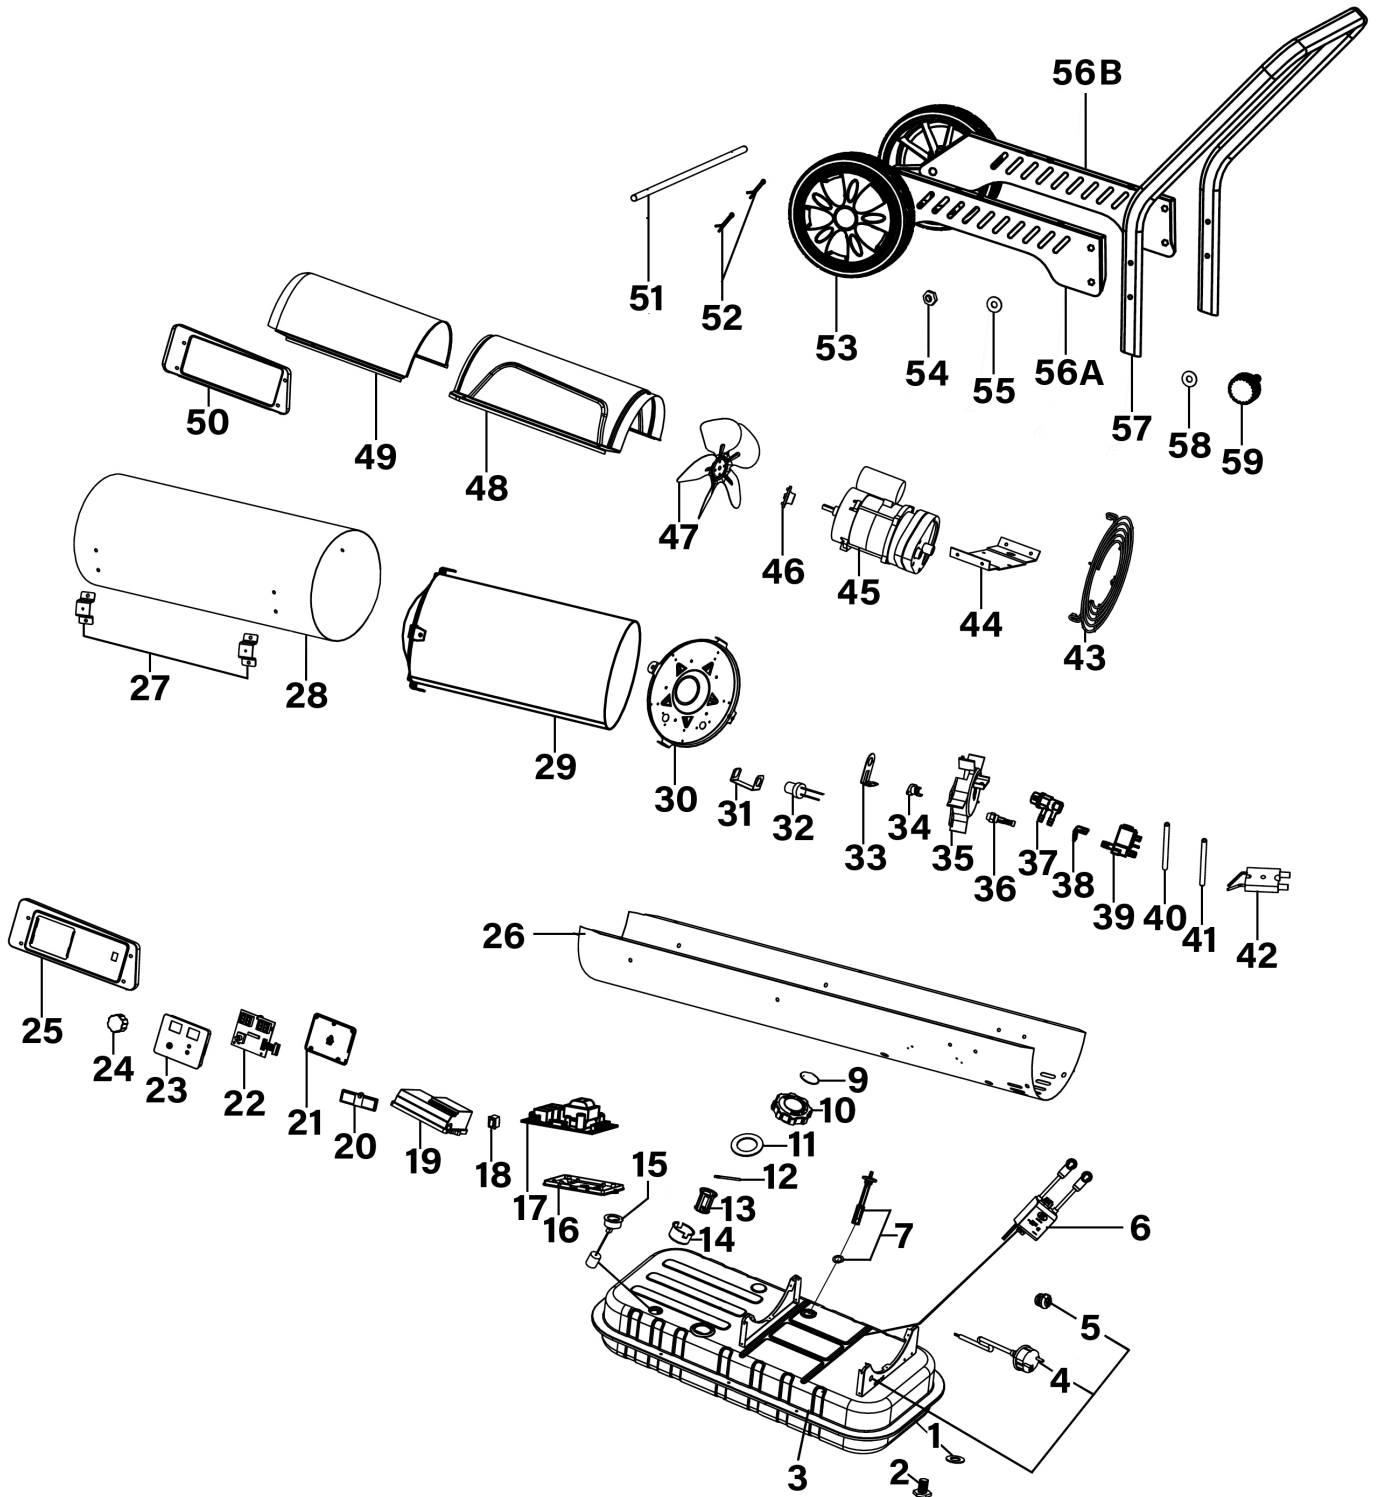

Parts Information:
Space Warmer® Kerosene/Diesel Heater
135,000Btu/hr with Wheels
Model No: AB1258.V4

Item	Part No.	Description	Qty
1	AB-1802030	Oil Drain Seal Ring Ø 12mm	1
2	AB-171603311	Oil Drain Screw M12 x 20mm	1
3	AB-190904701	Fuel Tank	1

Item	Part No.	Description	Qty
4	AB-160218007	Power Cord	1
5	AB-1615023	Cable Grip	1
6	AB-160701002	Ignition Transformer	1

NOTE: It is our policy to continually improve products and as such we reserve the right to alter data, specifications and component parts without prior notice. There may be alternative versions of this product, please contact us should you require this information.

Item	Part No.	Description	Qty
35	AB-150200204	Burner Head / Burner Head	1
36	AB-1903019	Nozzle Assembly K175A	1
37	AB-171503201	Nozzle Adapter	1
38	AB-152022402	Bracket	1
39	AB-1610010	Fuel Valve	1
40	AB-180401001	Air Hose 800mm	1
41	AB-180401001	Fuel Hose 300mm	1
42	AB-1608015	Ignition Electrode	1
43	AB-153207807502	Fan Guard	1
44	AB-152028602	Motor Support	1
45	AB-1907016	Motor Assembly	1
46	AB-150203804	Fan Blade Support	1
47	AB-152805504	Fan	1
48	AB-151016801512	Rear Upper Cover	1
49	AB-151017001512	Front Upper Cover	1
50	AB-151520001512	Side Plate	1
51	AB-150500911	Wheel Axle	1
52	AB-1712001	Split Pin	2
53	AB-1422049505	Wheel (c/w Cover)	2
54	AB-170602611	Domed Nut	2
55	AB-170702011	Washer	2
56A	AB-152135401512	Wheel Frame Support A	1
56B	AB-152135301512	Wheel Frame Support B	1
57	AB-150420407512	Handle	1
58	AB-170702711	Washer	4
59	AB-1420006500	Adjustment Screw Ø 6 x 40mm	4